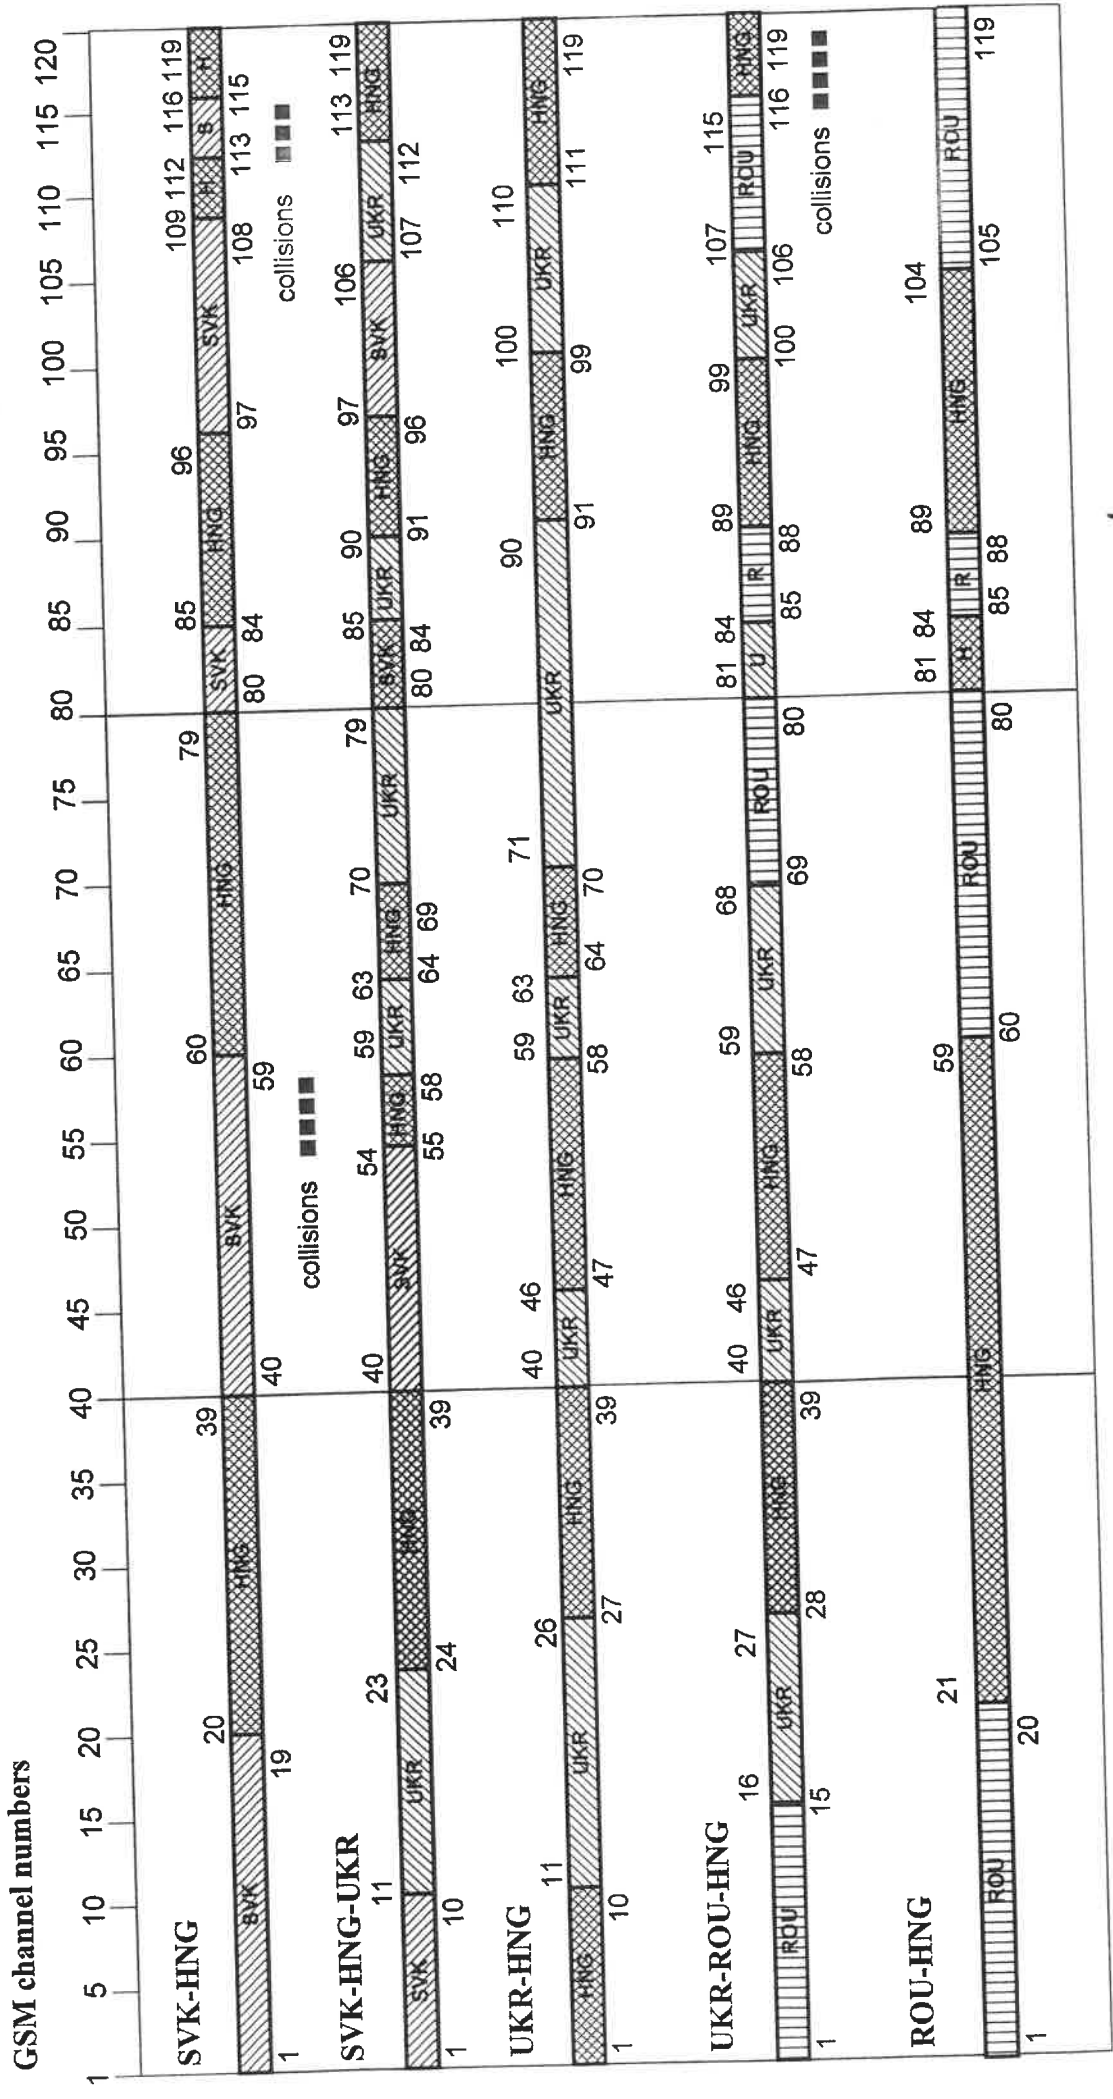

Budapest, 18-22 October 1999.

Preferential frequency allotment in the GSM band*

* the allotment of the GSM channel numbers 120-124 are not shown in this table.

Handwritten signatures and initials:
- A large signature: *Coifin*
- A smaller signature: *Wol... fmb*
- Initials: *ab*