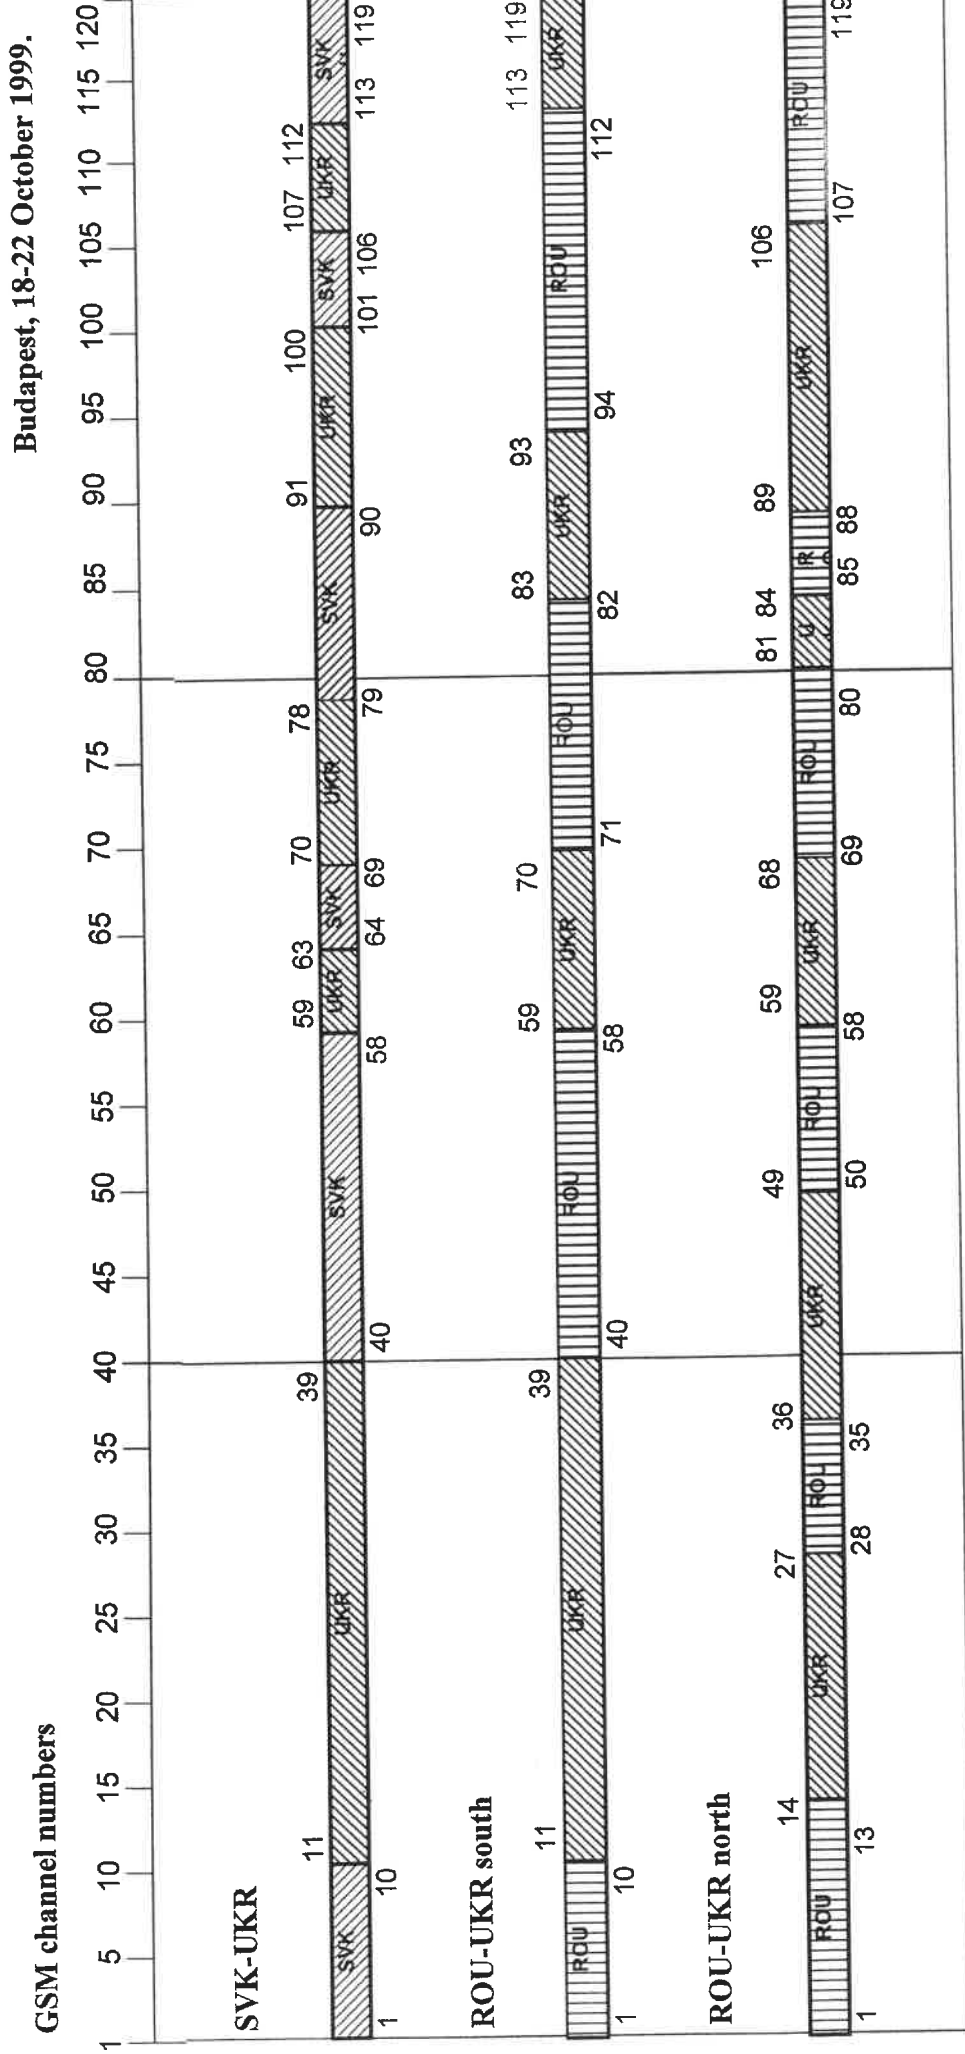

Preferential frequency allotment in the GSM band*

* the allotment of the GSM channel numbers 120-124 are not shown in this table.

Handwritten signatures and initials:
May - [Signature]
[Signature]
[Signature]